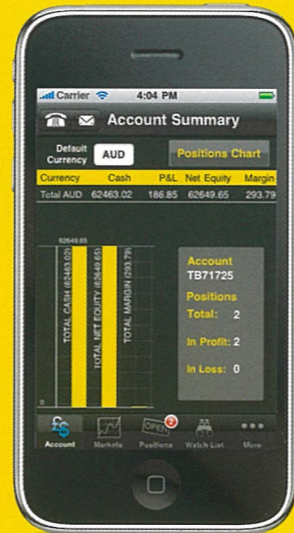

TRUTH #18

Choose an obvious provider Get ordinary returns It's time to meet City Index

City Index is committed to providing our clients the best people, platform and pricing. Our team of Chinese specialists are dedicated to helping the local Asian trading community get more from their FX & CFD provider.

- ✓ Flat rate commission HK$25 on all HKD Share CFDs
- ✓ 1 pip spread on major indices
- ✓ Transparent pricing
- ✓ User friendly platform, with iPhone App
- ✓ Regular seminars & market insights

The **alternative** way to trade
CITYINDEX

Tel: (02) 9270 3680 Email: asiasales@cityindex.com.au
Web: cityindexasia.com.au

InvoCare
Innovation Vocation Care

恩福關懷公司 (InvoCare Australia Pty Ltd)
是全澳最具規模的澳洲喪葬公司。

在澳洲、紐西蘭及新加坡擁有 250 間殯儀服務公司及
14 所墓園及火葬園。我們可以提供一站式的喪禮策劃及
各式土葬及骨灰安放服務。

「世界中華」是恩福關懷公司特別為亞裔民族而設的
殯儀服務公司。服務不同宗教的亞裔民族已超過三十多年。

世界中華 殯儀
服務
Universal Chung Wah
Funeral Directors

免費專線 1800 88 88 32 • 24小時服務
www.ucwfunerals.com.au