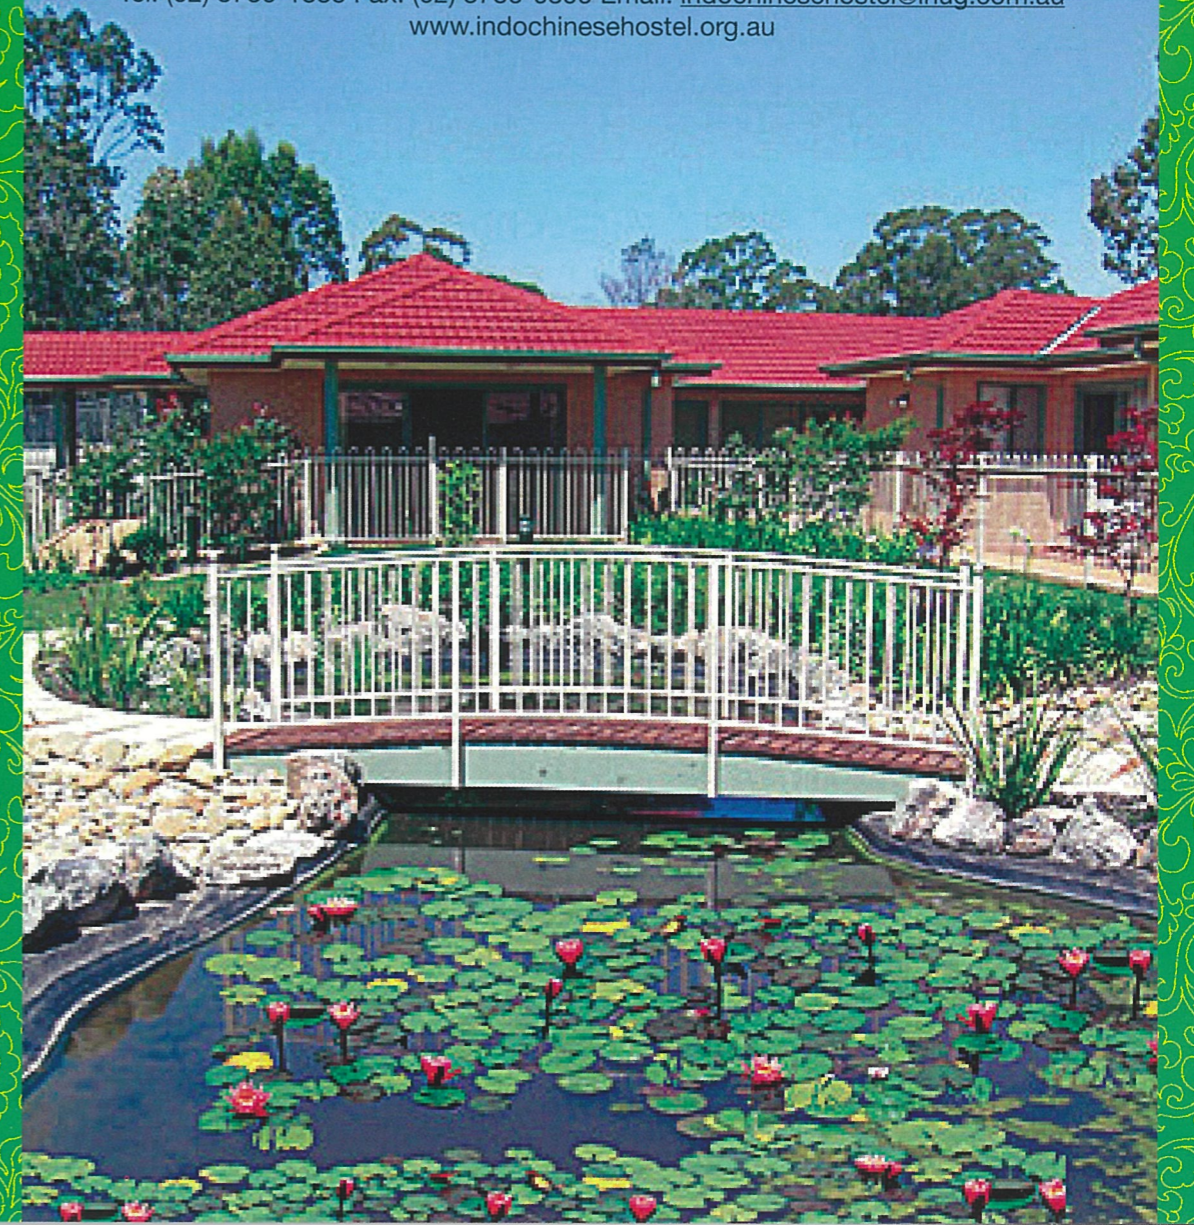

Wish every success for Way In Network 20th Anniversary Celebration

印支高齡宿舍

Indo-Chinese Elderly Hostel

Under auspices of "Love the Elderly & Children Foundation"

ABN 55 698 759 883 (Endorsement as DGR)

680A Cabramatta Road West, BONNYRIGG NSW 2177

Tel: (02) 8786-1888 Fax: (02) 8786-0399 Email: indochinesehostel@ihug.com.au

www.indochinesehostel.org.au