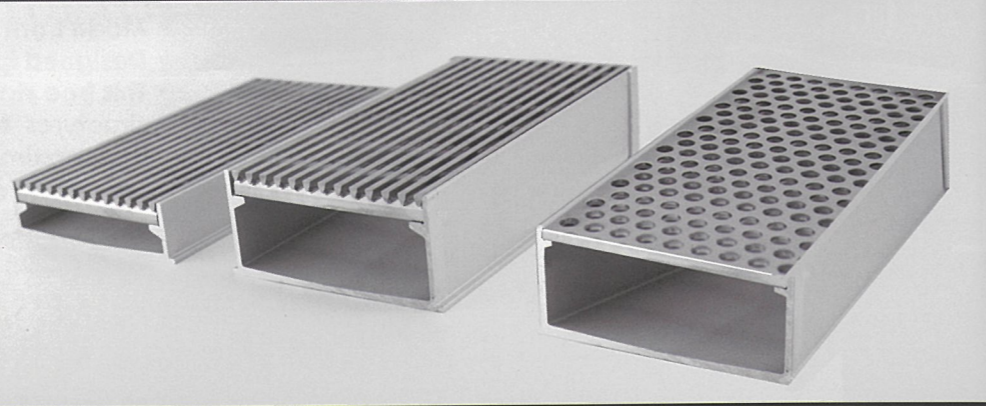

Architectural Drains

304 / 316 Stainless Steel Heel Guard Drains